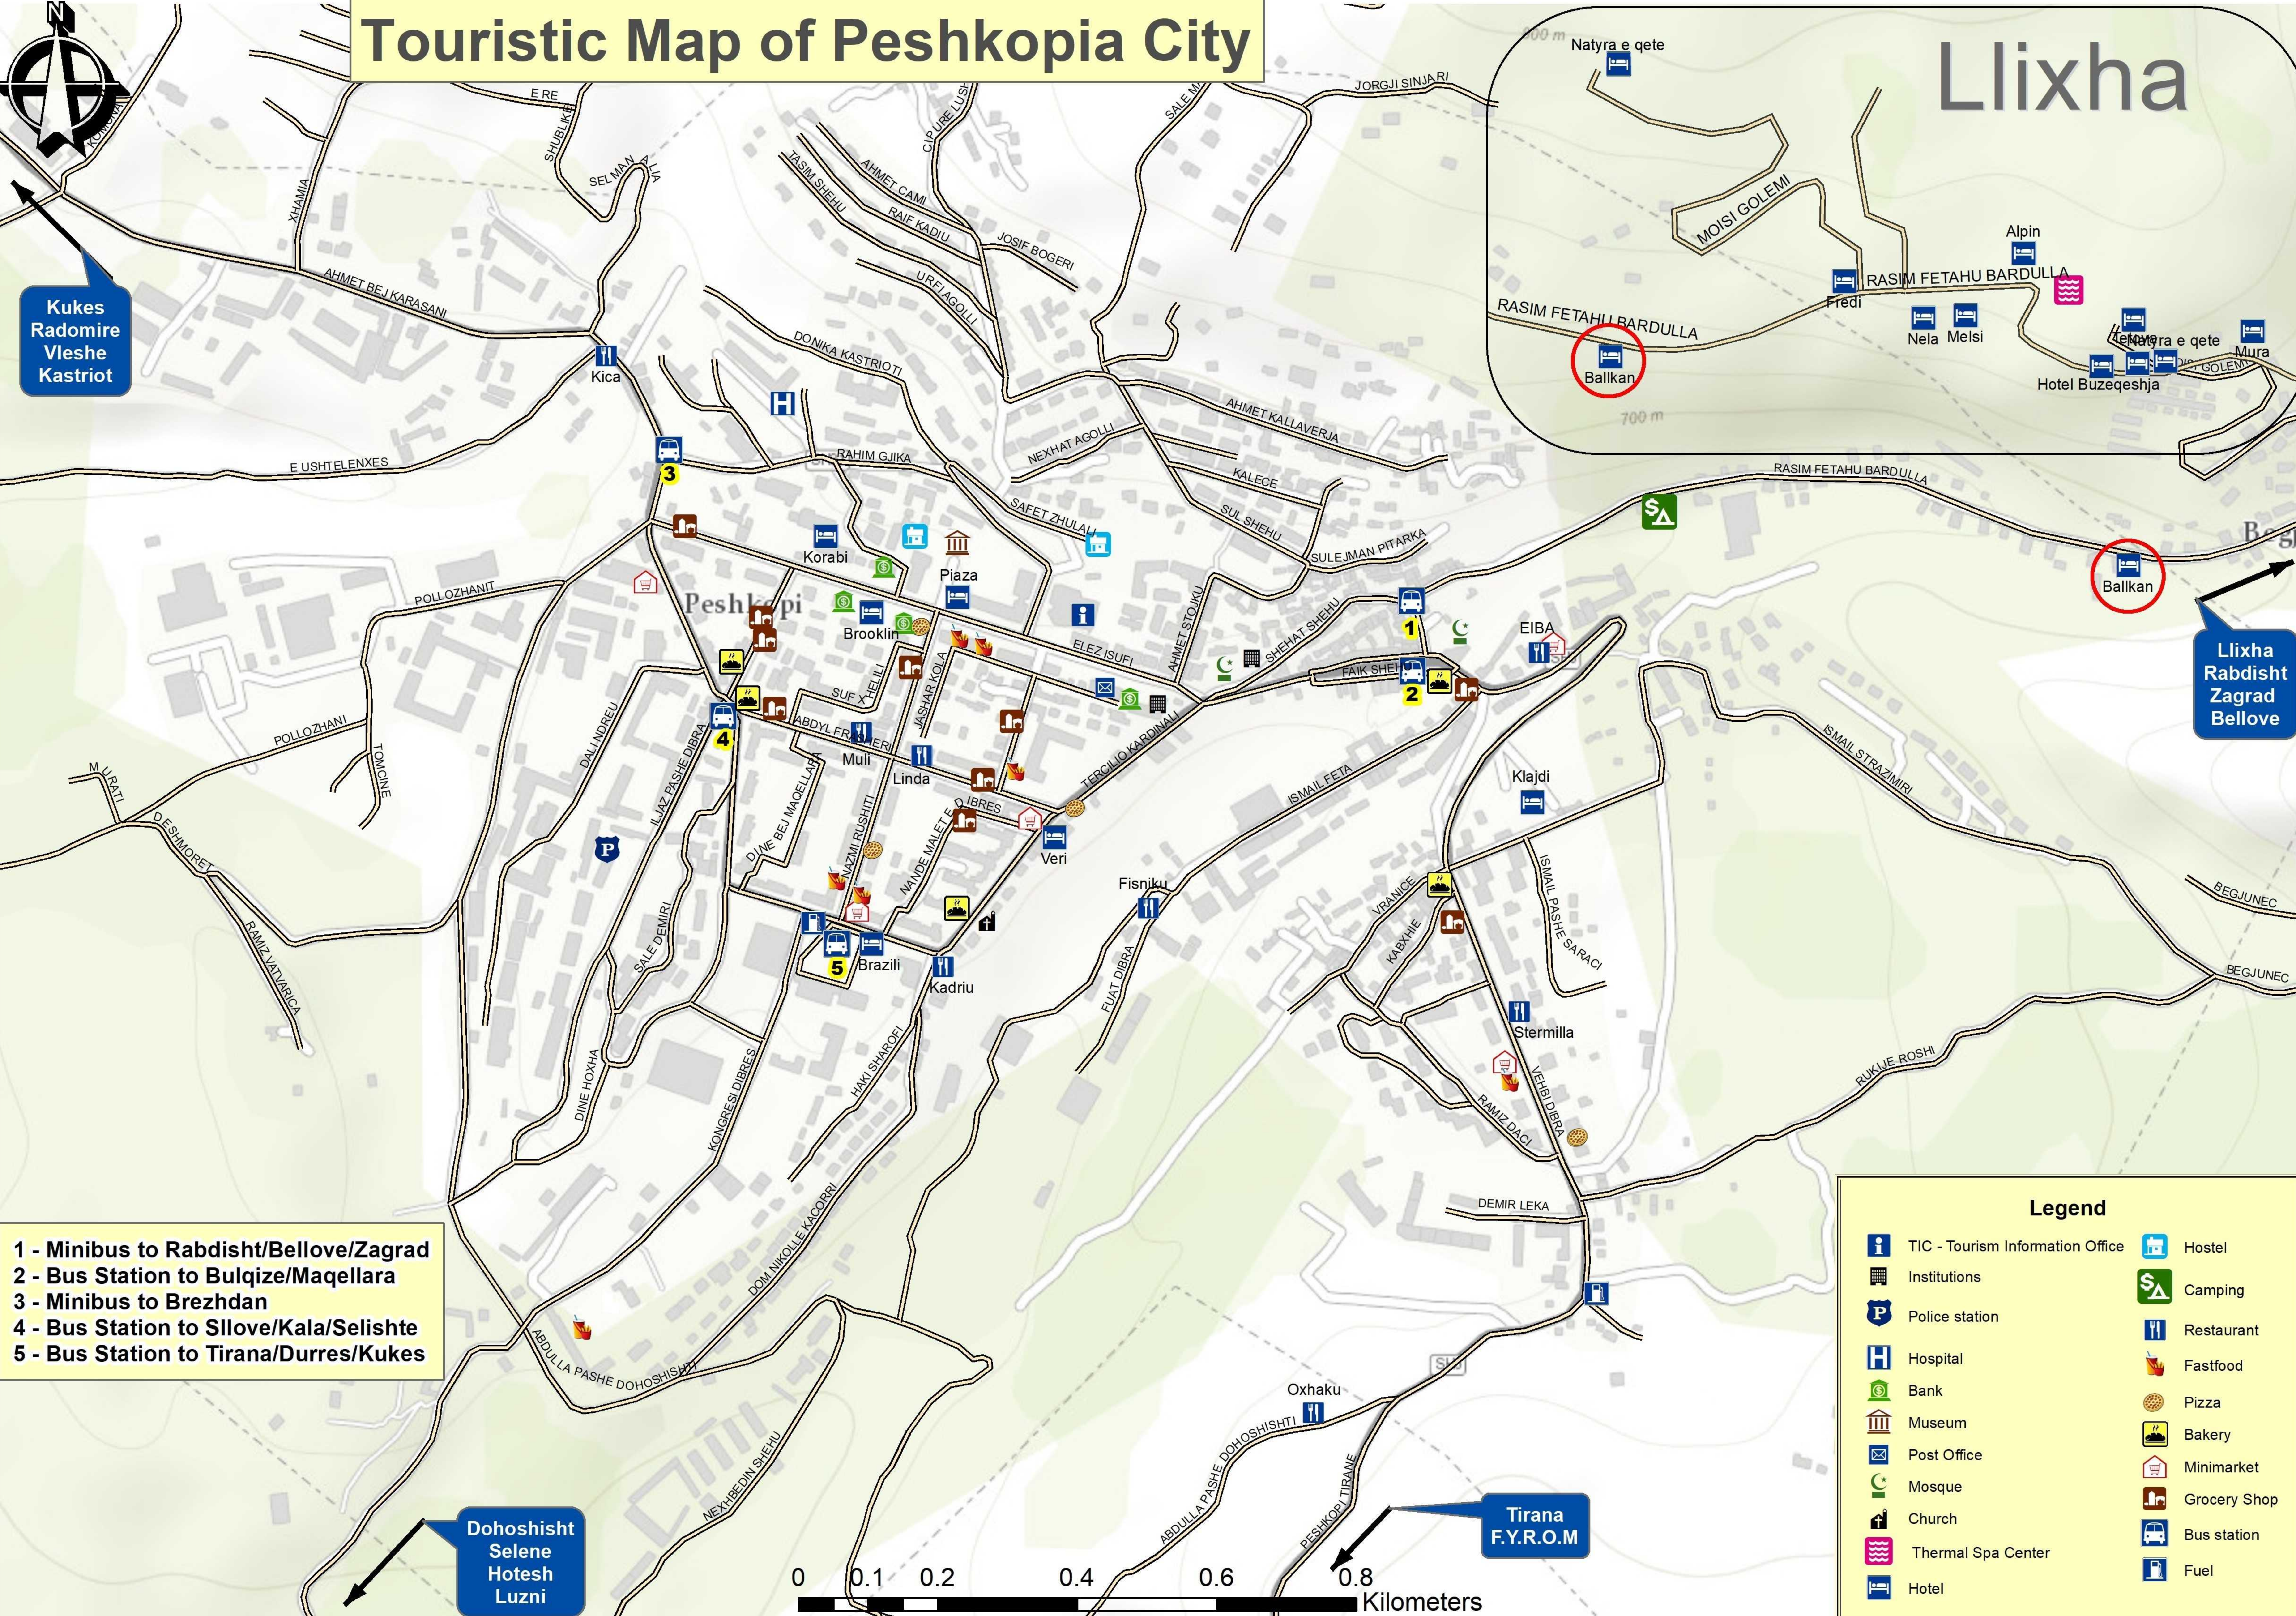

Touristic Map of Peshkopia City

Llixha

Kukes
Radomire
Vleshe
Kastriot

Llixha
Rabdisht
Zagrad
Bellove

- 1 - Minibus to Rabdisht/Bellove/Zagrad
- 2 - Bus Station to Bulqize/Maqellara
- 3 - Minibus to Brezhdan
- 4 - Bus Station to Sillove/Kala/Selishte
- 5 - Bus Station to Tirana/Durres/Kukes

Dohoshisht
Selene
Hotesh
Luzni

Tirana
F.Y.R.O.M

Legend			
	TIC - Tourism Information Office		Hostel
	Institutions		Camping
	Police station		Restaurant
	Hospital		Fastfood
	Bank		Pizza
	Museum		Bakery
	Post Office		Minimarket
	Mosque		Grocery Shop
	Church		Bus station
	Thermal Spa Center		Fuel
	Hotel		